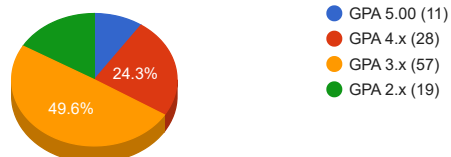

GPA Countdown [Year: 2023] (Total Passed: 115)

[History] Passed vs Not Passed (Among Appeared) (% of GPA 5 among passed)